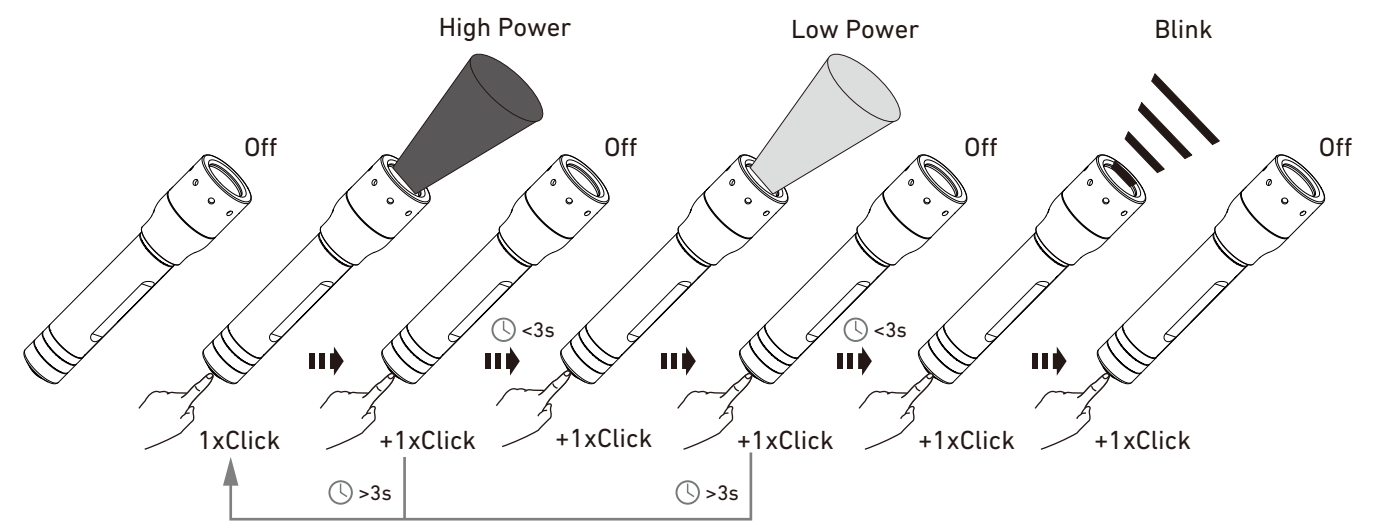

Default Operation (C7R CLASSIC)